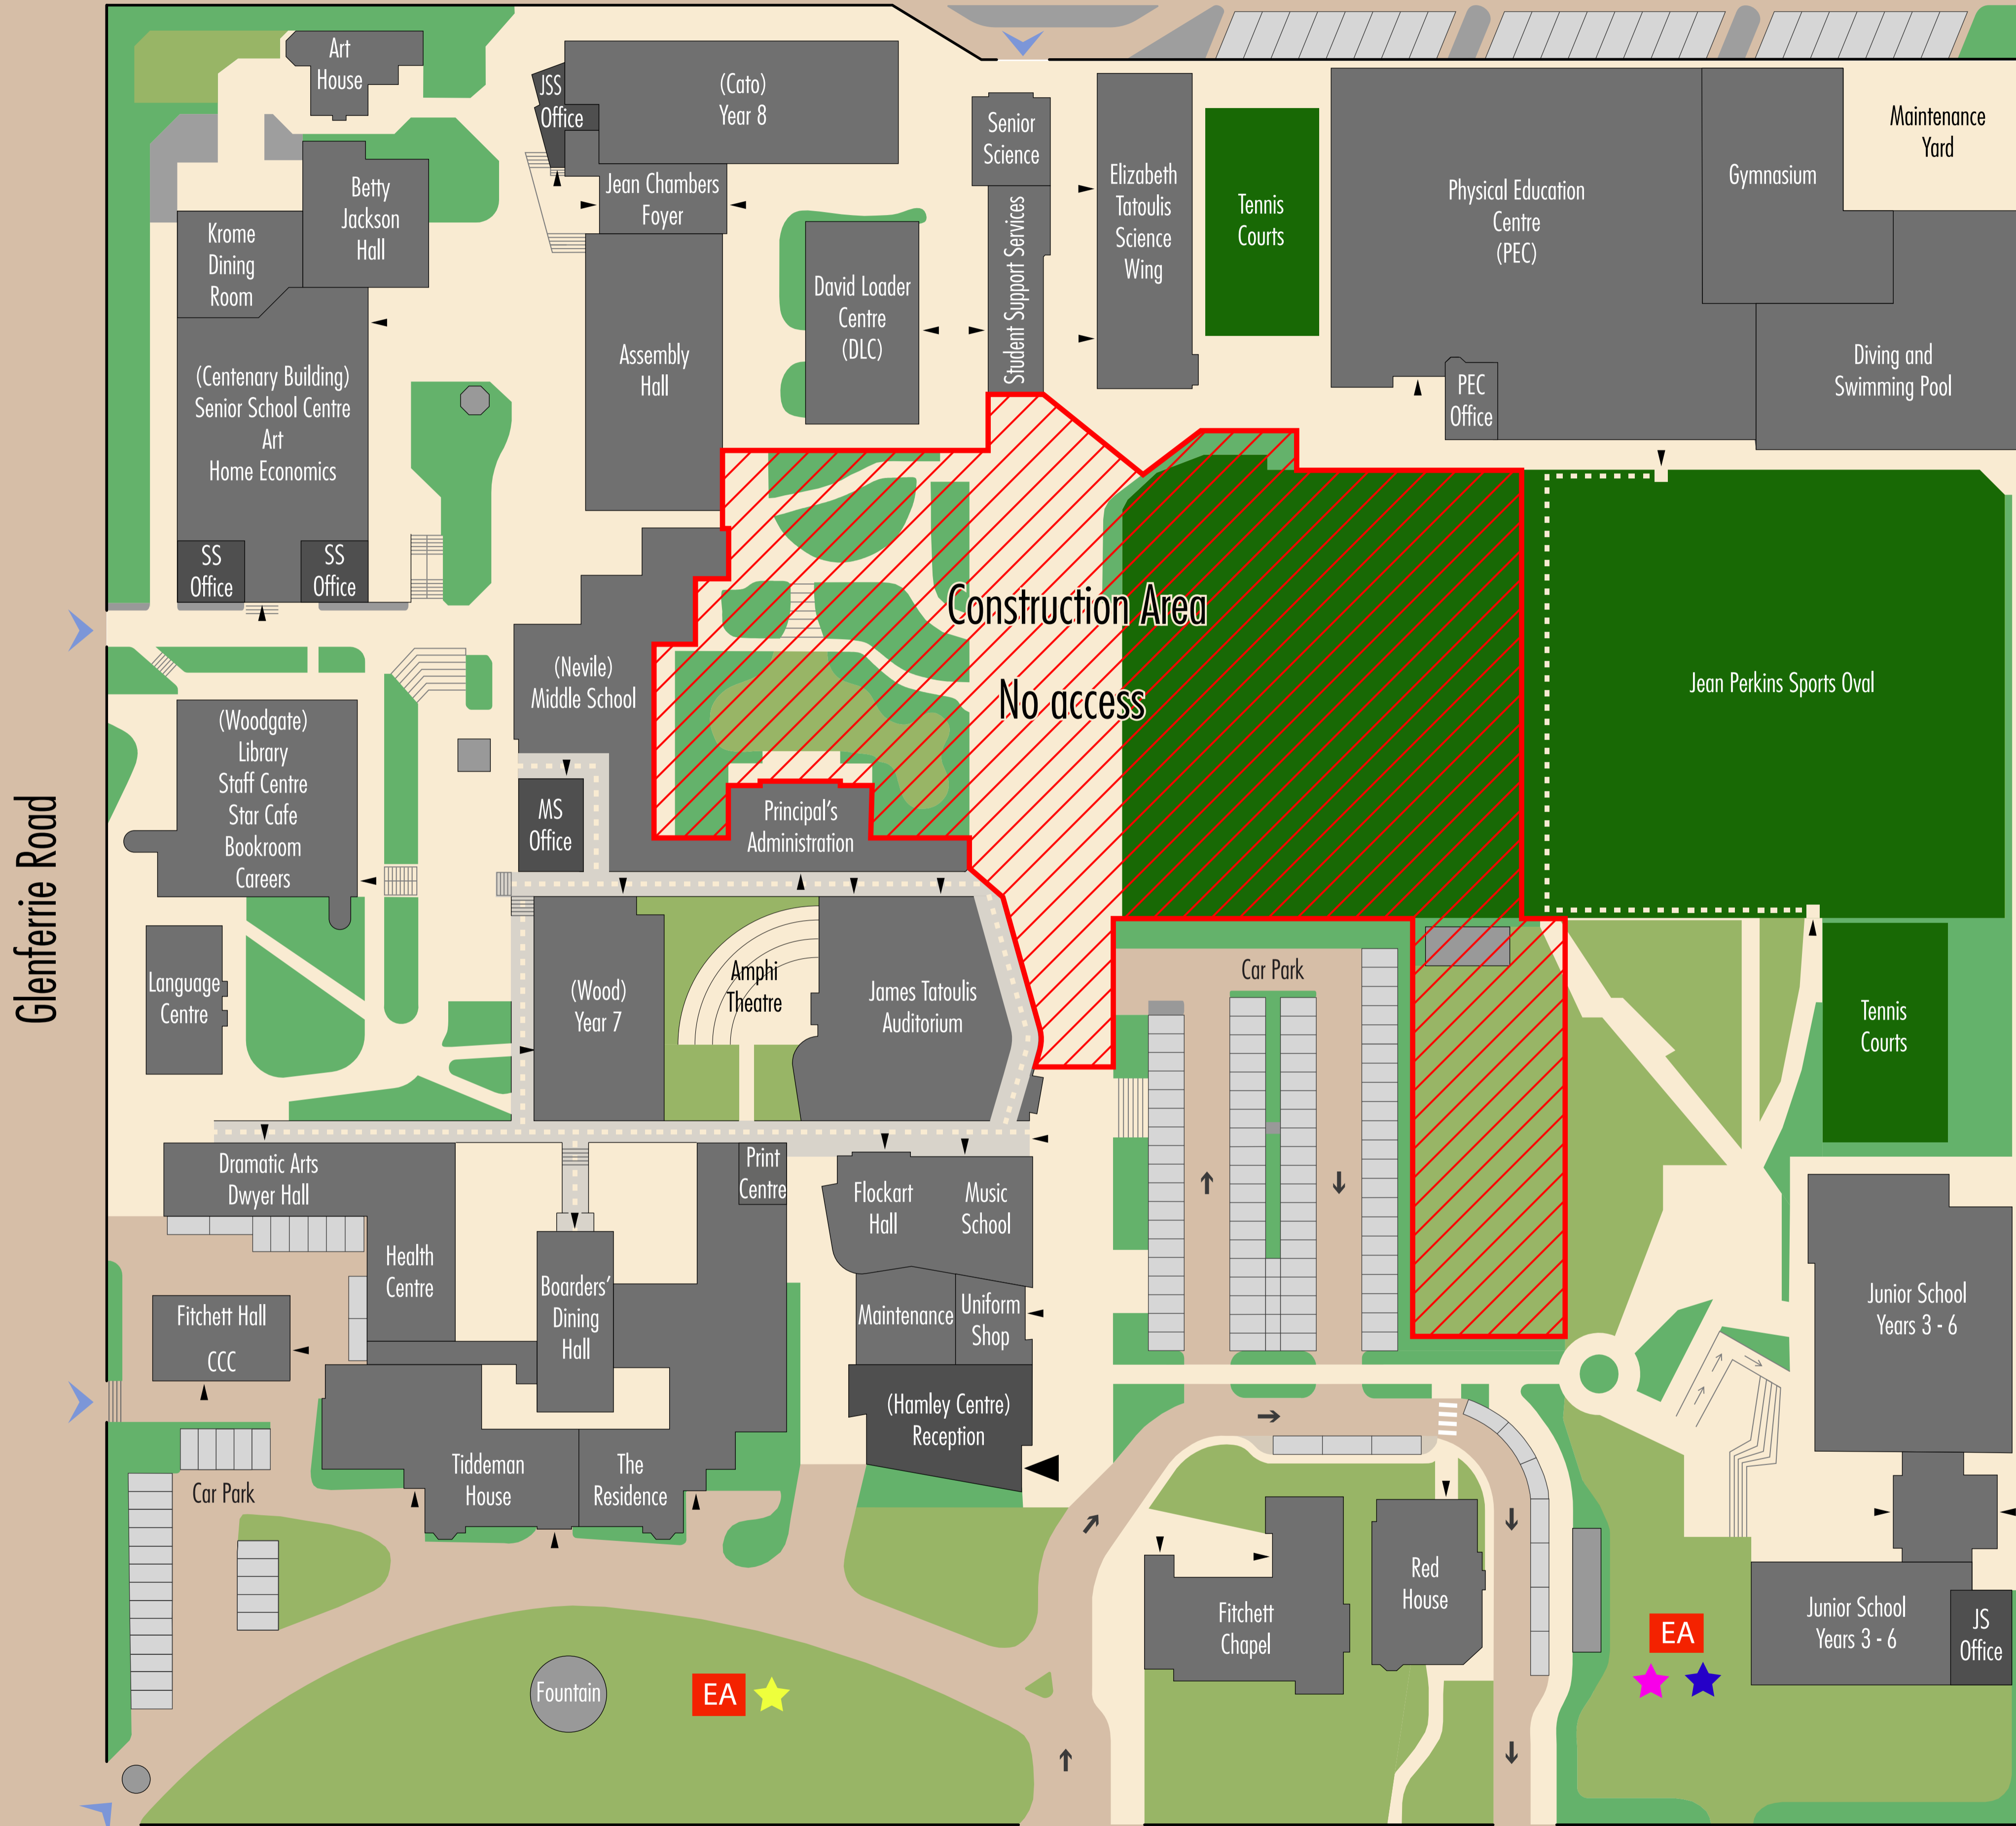

Fitzwilliam Street

Glenferrie Road

Barkers Road

Key:

- Buildings
- Reception/School Offices
- ▨ No Access
- Garden Beds
- Grass
- Road
- Walkway
- ▶ Pedestrian Entrance
- ▶ Vehicle Entrance
- ▲ Building Entrance
- EA Emergency Assembly Points (EA)

- ★ Junior School: Prep-Yr2, Yrs 3-6
- ★ Yrs 7-12, Staff, Visitors
- ★ MLC Kindle: Point 1A
- ★ MLC Kindle: Point 1B

Lofts Avenue

Rosfield Avenue